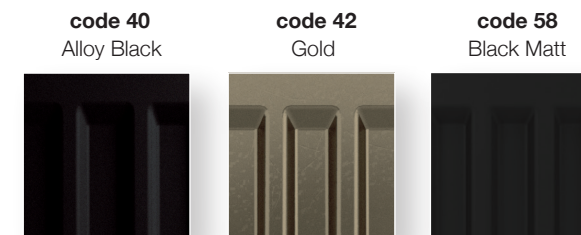

COLOUR CARD

SATIN GLOSS

code 10
White RAL 9016*

code 14
Jasmine

code 35
Silber RAL 9006

HIGH GLOSS

code 16
Bahama

code 22
Manhattan

code 42
Gold

code 40
Alloy Black

code 58
Black Matt

Notice:

The colour of the radiator may vary in comparison with the colour shown in the KORALUX colour card.

The standard paint finish is white RAL 9016*, other colours from KORADO colour range with an extra charge 20 %.

Radiators can be ordered also in other colours from RAL colour range under the ordering code 99 with an extra charge 30 %.

COLOUR CARD

SATIN GLOSS

HIGH GLOSS

MATTE

DEEP MATTE

PLAN SET / LINE SET - available versions of detachable front panels

The models RADIK can be complemented with a new front panel in the version PLAN or LINE in basic white RAL 9016. Front panels are available also in other colours from RAL colour range with an extra charge. For more information see please www.korado.com or our technical brochure.