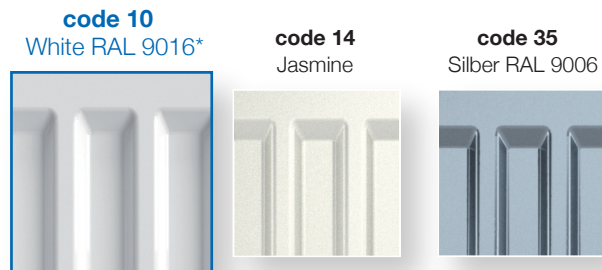

code 42
Gold

code 40
Alloy Black

code 58
Black Matt

Notice:

The colour of the radiator may vary in comparison with the colour shown in the KORALUX colour card.

The standard paint finish is white RAL 9016*, other colours from KORADO colour range with an extra charge 20 %.

Radiators can be ordered also in other colours from RAL colour range under the ordering code 99 with an extra charge 30 %.

COLOUR CARD

SATIN GLOSS

HIGH GLOSS

MATTE

DEEP MATTE

PLAN SET / LINE SET - available versions of detachable front panels